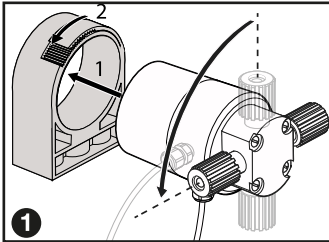

MOUNTING RECOMMENDATIONS

SENSOR SUPPORT - VERTICAL FLOW

SENSOR SUPPORT - HORIZONTAL FLOW

FLOW CELL ASSEMBLY/DISASSEMBLY MOUNTING COVER ASSEMBLY

ETHERNET CONNECTIONS

SYSTEM CONFIGURATION, OPTIONAL mA OUTPUT UNIT