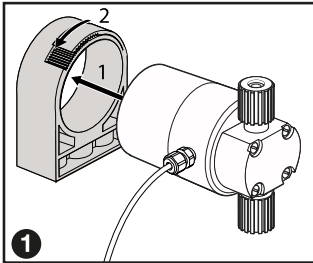

MOUNTING RECOMMENDATIONS

SENSOR SUPPORT - VERTICAL FLOW

SENSOR SUPPORT - HORIZONTAL FLOW

FLOW CELL ASSEMBLY/DISASSEMBLY MOUNTING COVER ASSEMBLY

ETHERNET CONNECTIONS

SYSTEM CONFIGURATION, OPTIONAL mA OUTPUT UNIT