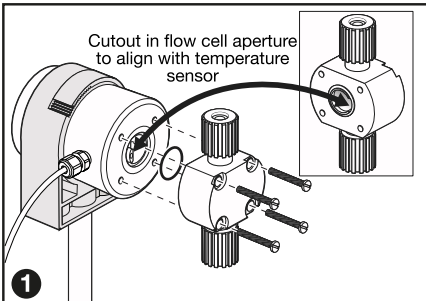

MOUNTING RECOMMENDATIONS

SENSOR SUPPORT - VERTICAL FLOW

SENSOR SUPPORT - HORIZONTAL FLOW

FLOW CELL ASSEMBLY/DISASSEMBLY MOUNTING COVER ASSEMBLY

ETHERNET CONNECTIONS

SYSTEM CONFIGURATION, OPTIONAL mA OUTPUT UNIT