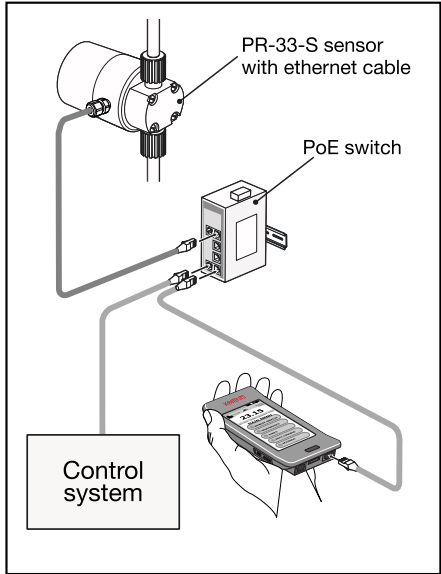

MOUNTING RECOMMENDATIONS

SENSOR SUPPORT - VERTICAL FLOW

SENSOR SUPPORT - HORIZONTAL FLOW

FLOW CELL ASSEMBLY/DISASSEMBLY MOUNTING COVER ASSEMBLY

ETHERNET CONNECTIONS

SYSTEM CONFIGURATION, OPTIONAL mA OUTPUT UNIT