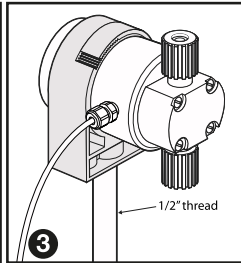

MOUNTING RECOMMENDATIONS

SENSOR SUPPORT - VERTICAL FLOW

SENSOR SUPPORT - HORIZONTAL FLOW

FLOW CELL ASSEMBLY/DISASSEMBLY MOUNTING COVER ASSEMBLY

ETHERNET CONNECTIONS

SYSTEM CONFIGURATION, OPTIONAL mA OUTPUT UNIT