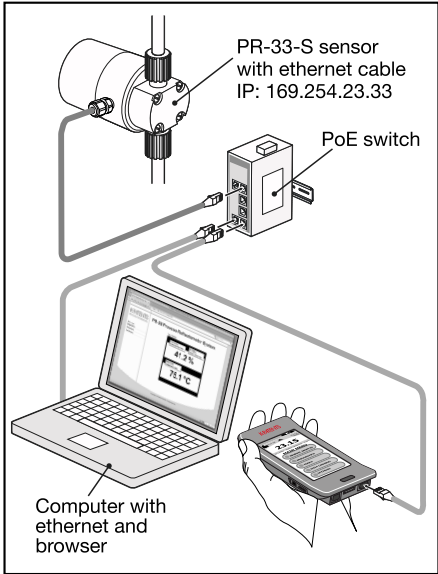

MOUNTING RECOMMENDATIONS

SENSOR SUPPORT - VERTICAL FLOW

SENSOR SUPPORT - HORIZONTAL FLOW

FLOW CELL ASSEMBLY/DISASSEMBLY MOUNTING COVER ASSEMBLY

ETHERNET CONNECTIONS

SYSTEM CONFIGURATION, OPTIONAL mA OUTPUT UNIT