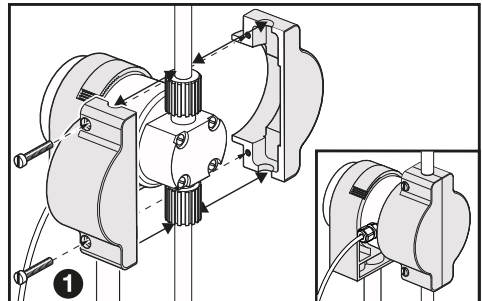

MOUNTING RECOMMENDATIONS

SENSOR SUPPORT - VERTICAL FLOW

SENSOR SUPPORT - HORIZONTAL FLOW

FLOW CELL ASSEMBLY/DISASSEMBLY MOUNTING COVER ASSEMBLY

ETHERNET CONNECTIONS

SYSTEM CONFIGURATION, OPTIONAL mA OUTPUT UNIT