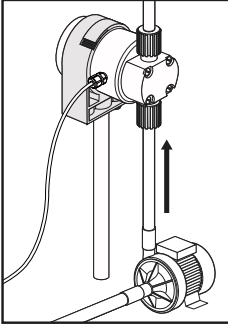

MOUNTING RECOMMENDATIONS

SENSOR SUPPORT - VERTICAL FLOW

SENSOR SUPPORT - HORIZONTAL FLOW

FLOW CELL ASSEMBLY/DISASSEMBLY MOUNTING COVER ASSEMBLY

ETHERNET CONNECTIONS

SYSTEM CONFIGURATION, OPTIONAL mA OUTPUT UNIT