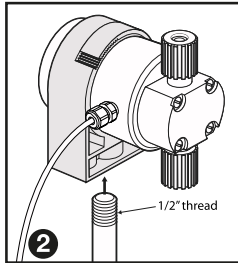

MOUNTING RECOMMENDATIONS

SENSOR SUPPORT - VERTICAL FLOW

SENSOR SUPPORT - HORIZONTAL FLOW

FLOW CELL ASSEMBLY/DISASSEMBLY MOUNTING COVER ASSEMBLY

ETHERNET CONNECTIONS

SYSTEM CONFIGURATION, OPTIONAL mA OUTPUT UNIT